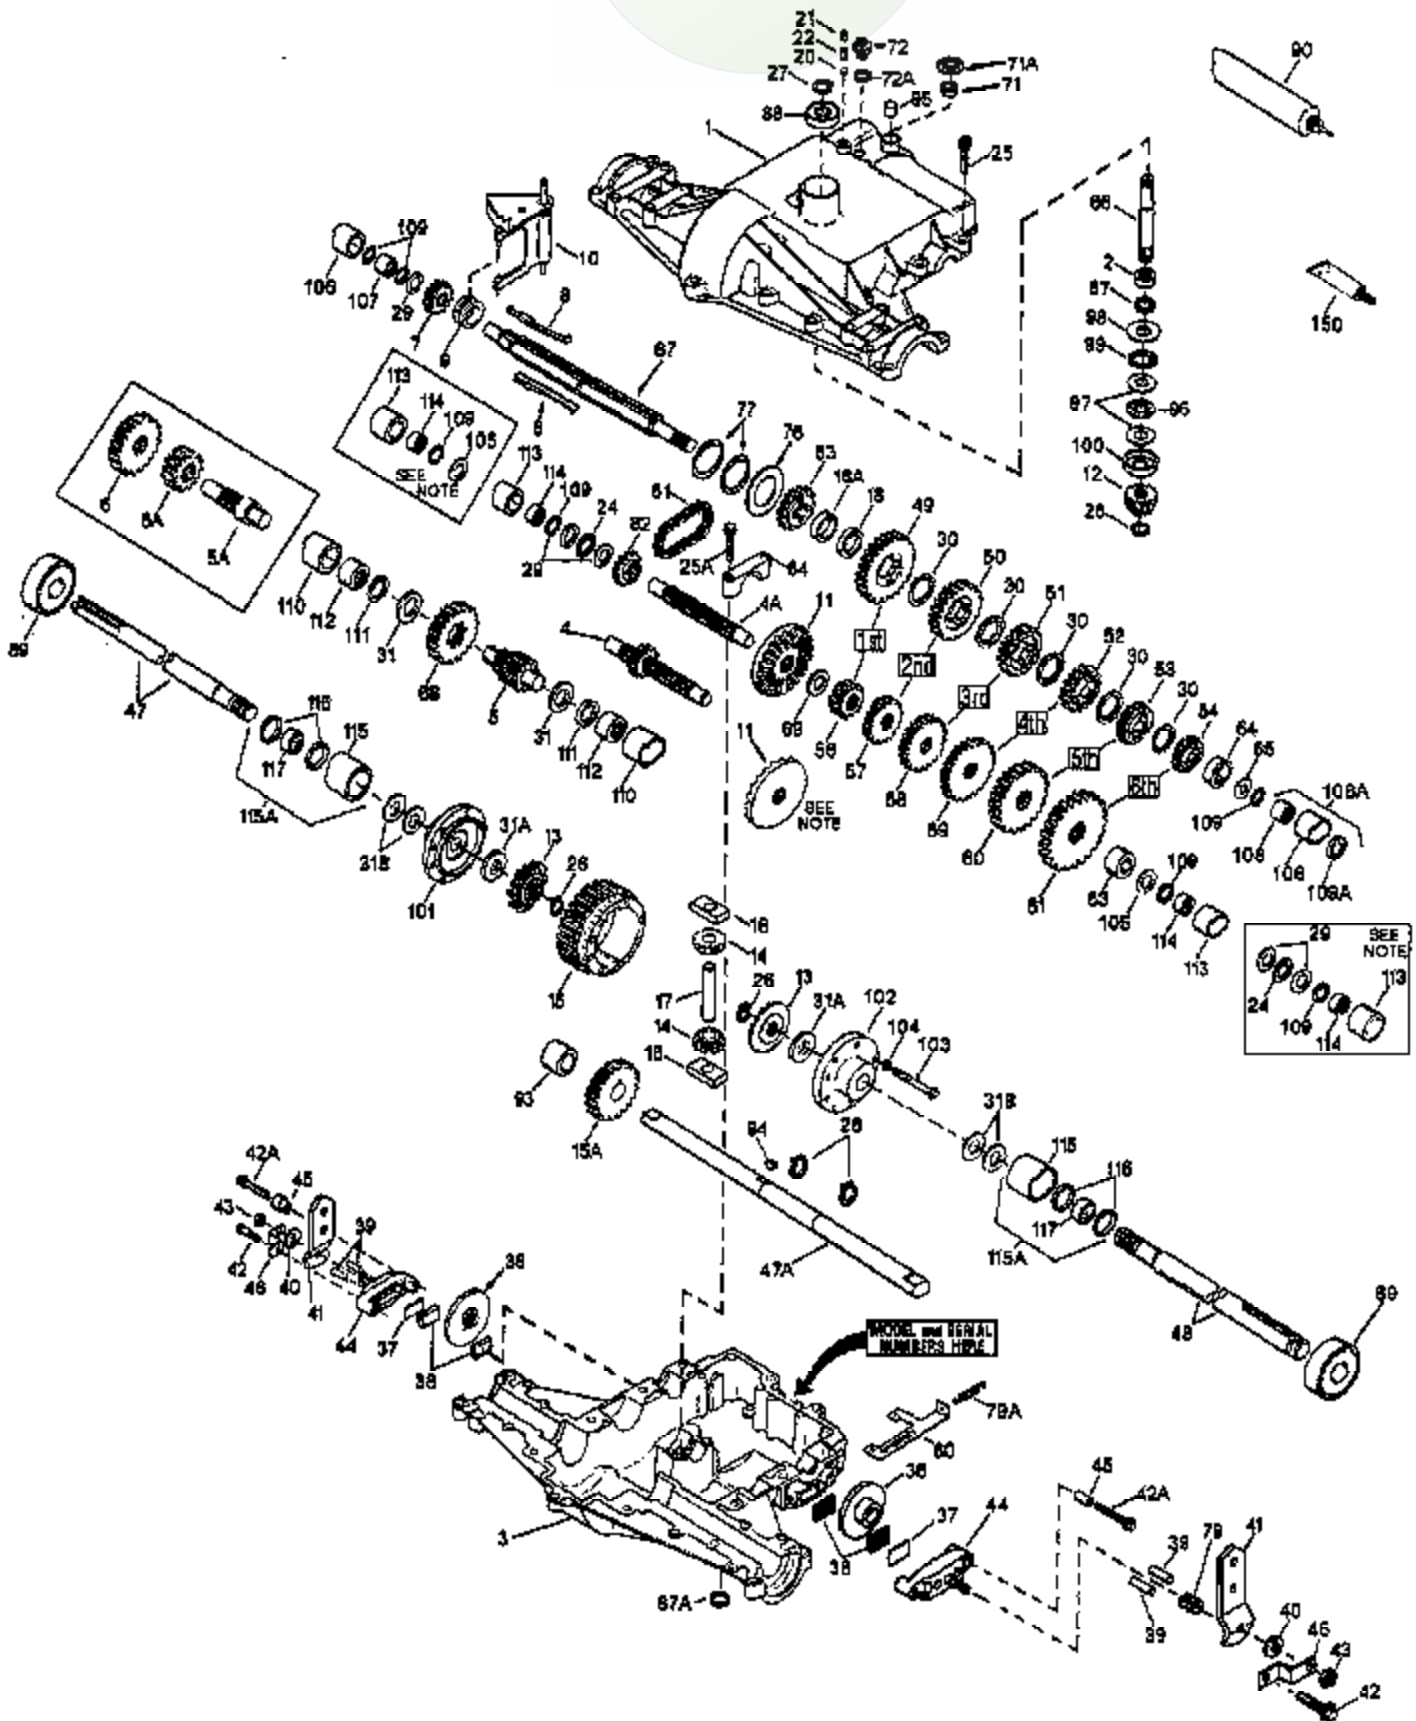

JOIST

DAS ORIGINAL

ILLUSTRATION SHOWS TYPICAL PARTS ONLY. ORDER BY PART NUMBER. PARTS NOT LISTED ARE SUPPLIED BY OEM.

Ref #	Part Number	Qty	Description
1	772098A	1	Transaxle Cover
2	780155	1	Needle Bearing
3	770088	1	Transaxle Case
4	776291	1	Countershaft & Gear (9-tooth gear)
5	776275	1	Output Shaft
6	778247	1	Output Gear (35 teeth-steel)
7	778253	1	Spur Gear (15 teeth-steel)
8	792136A	4	Shift Key
9	784352	1	Shift Collar
10	784375	1	Shift Fork
11	778246	1	Bevel Gear (33 teeth-steel)
12	778245	1	Input Bevel Pinion (13 teeth-steel)
13	778198	2	Bevel Gear (16 teeth)
14	778197	2	Peerless Bevel Pinion (10 teeth)
15	778248	1	Ring Gear
16	786027	2	Drive Block
17	786019	1	Drive Pin
18	786121	1	Neutral Spacer (.350/.340 thick)
18A	786122	1	Neutral Spacer (.276/.268 thick)
20	792077A	1	Steel Ball, 5/16" dia.
21	792078	1	Set Screw, 3/8-16 x 3/8"
22	792079	1	Spring
24	780071	1	Thrust Bearing
25A	792073A	2	Screw, 1/4-20 x 1-1/4"
25	792129A	17	Screw, 5/16-18 x 1-1/4"
26	792018	2	Retaining Ring
27	792018	1	Retaining Ring
28	788040	1	Retaining Ring
29	780072	3	Washer
30	780108	5	Washer
31A	780107	3	Washer
31B	780042	4	Washer
31	780128	2	Washer
36	790043	1	Brake Disk
37	790007	1	Brake Pad Plate
38	799021	2	Brake Pad (pkg of 2)
39	786026	2	Dowel Pin
40	792076A	1	Washer
41	790013	1	Brake Lever
42	792073A	2	Screw, 1/4-20 x 1-1/4"
43	792075	1	Locknut, 5/16-24
44	790025	1	Brake Pad Holder
46	786086	1	Brake Lever Bracket
47	774970	1	Axle (16-31/32" long)
48	774971	1	Axle (22-7/32" long)
49	778216A	1	Spur Gear (41 teeth-steel)
50	778258A	1	Spur Gear (34 teeth-steel)
51	778205A	1	Spur Gear (30 teeth-steel)
52	778204A	1	Spur Gear (25 teeth-steel)
53	778203A	1	Spur Gear (22 teeth-steel)
54	778273	1	Spur Gear (19 teeth-steel)
57	778259	1	Spur Gear (16 teeth-steel)
58	778200	1	Spur Gear (20 teeth-steel)
59	778201	1	Spur Gear (25 teeth-steel)
60	778202	1	Spur Gear (28 teeth-steel)
61	778208	1	Spur Gear (31 teeth-steel)